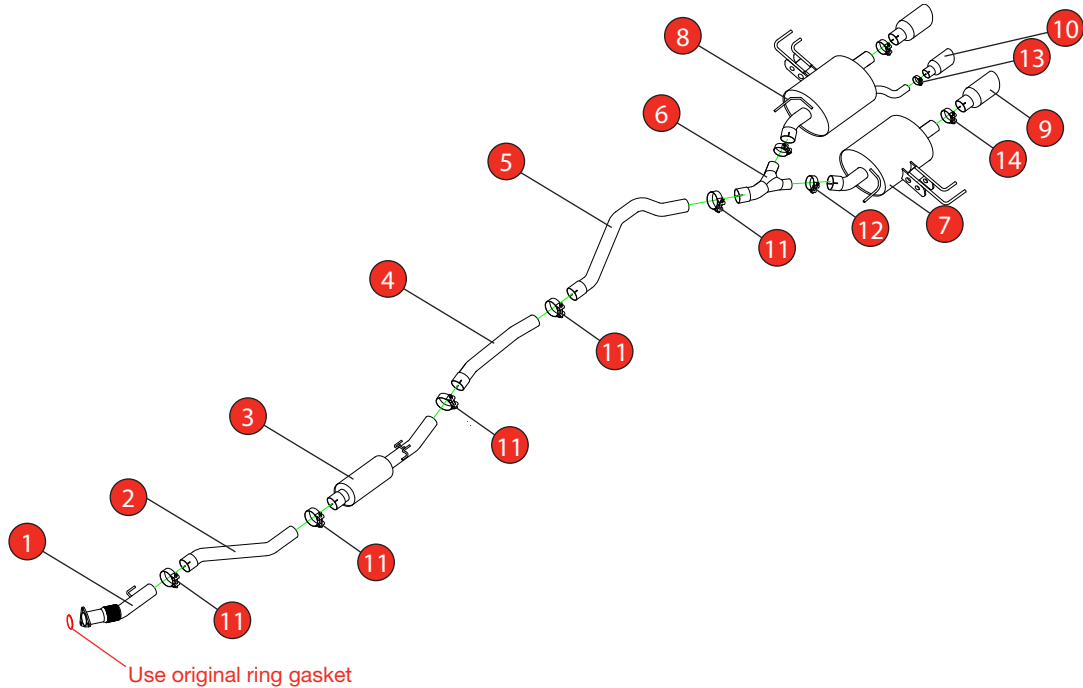

Car	Honda Civic Type R FK8 R/H Drive	Part No.	SHDS015D
Year	2017-Current	Fit Kits	288FK
Notes	Where not supplied use original fittings	Features	Pipe Diameter:- 76mm

Estimated Fitting Time: 2 Hours 30 Minutes

NO.	PART NO.	DESCRIPTION	QTY
1	252HA	Front Flex Pipe	1
2	253HA	Front Link Pipe	1
3	255HA	Resonated Front Section	1
4	257HA	Non-resonated Centre Section	1
5	258HA	Rear Link Pipe	1
6	259HA	Y Piece	1
7	260HA	L/H Rear Silencer	1
8	261HA	R/H Rear Silencer	1
9	Z023.10152	Ø114mm Polished Daytona Trim	2
10	Z043.10186	Ø90mm Polished Daytona Trim	1
Fit Kit			
11	Z016.10062	79mm H/D Clamp	5
12	Z016.10070	66mm H/D Clamp	2
13	Z016.10007	40-43mm Clamp	1
14	Z016.10064	63-68mm Clamp	2